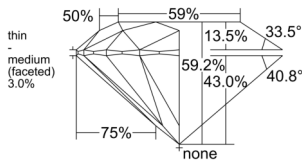

GIA®

FACSIMILE

GIA REPORT 1525144424

Verify this report at GIA.edu

GIA NATURAL DIAMOND DOSSIER®

May 14, 2025
GIA Report Number 1525144424
Shape and Cutting Style ..... Round Brilliant
Measurements ..... 4.59 - 4.60 x 2.72 mm

GRADING RESULTS

Carat Weight ..... 0.34 carat
Color Grade ..... E
Clarity Grade SI2
Cut Grade ..... Excellent

ADDITIONAL GRADING INFORMATION

Polish ..... Excellent
Symmetry ..... Excellent
Fluorescence ..... Faint
Clarity Characteristics ..... Feather
Inscription(s): GIA 1525144424

PROPORTIONS

Profile to actual proportions

GRADING SCALES

GIA COLOR SCALE	GIA CLARITY SCALE	GIA CUT SCALE	
D	FLAWLESS	EXCELLENT	
E	INTERNALLY FLAWLESS		
F		VVS₁	VERY GOOD
G	VVS₂		
H	VS₁	GOOD	
I	VS₂		
J	SI₁	FAIR	
K	SI₂		
L	I₁	POOR	
M	I₂		
N	I₃		
O			
P			
Q			
R			
S			
T			
U			
V			
W			
X			
Y			
Z