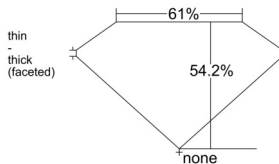

GIA®

FACSIMILE

GIA REPORT 1525029956

Verify this report at GIA.edu

GIA NATURAL DIAMOND DOSSIER®

May 02, 2025
GIA Report Number 1525029956
Shape and Cutting Style ..... Heart Brilliant
Measurements ..... 5.17 x 5.79 x 3.13 mm

GRADING RESULTS

Carat Weight ..... 0.54 carat
Color Grade ..... D
Clarity Grade VS1

ADDITIONAL GRADING INFORMATION

Polish ..... Excellent
Symmetry ..... Very Good
Fluorescence ..... Faint
Clarity Characteristics..... Crystal, Cloud, Needle, Pinpoint
Inscription(s): GIA 1525029956

PROPORTIONS

Profile not to actual proportions

GRADING SCALES

GIA COLOR SCALE		GIA CLARITY SCALE			
COLORLESS	D	VERY VERY SLIGHTLY INCLUDED	FLAWLESS		
	E		INTERNALLY FLAWLESS		
	F	VERY SLIGHTLY INCLUDED	VS₁		
	G		VS₂		
	H		VS₁		
	NEAR COLORLESS	I	SLIGHTLY INCLUDED	VS₂	
		J		SI₁	
		FAINT	K	INCLUDED	SI₂
			L		I₁
			M		I₂
VERT LIGHT	N	LIGHT	I₃		
	O				
	P				
	Q				
	R