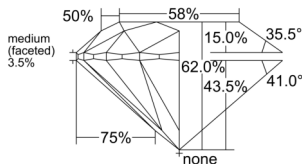

GIA®

FACSIMILE

GIA REPORT 1523992741

Verify this report at GIA.edu

GIA NATURAL DIAMOND DOSSIER®

August 02, 2025
GIA Report Number 1523992741
Shape and Cutting Style ..... Round Brilliant
Measurements ..... 5.19 - 5.23 x 3.23 mm

GRADING RESULTS

Carat Weight ..... 0.54 carat
Color Grade ..... H
Clarity Grade VS1
Cut Grade ..... Excellent

ADDITIONAL GRADING INFORMATION

Polish ..... Excellent
Symmetry ..... Excellent
Fluorescence ..... Faint
Clarity Characteristics ..... Cloud, Crystal, Needle
Inspection(s): GIA 1523992741

PROPORTIONS

Profile to actual proportions