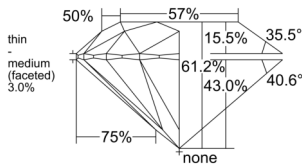

GIA®

FACSIMILE

GIA REPORT 1523913033

Verify this report at GIA.edu

GIA NATURAL DIAMOND DOSSIER®

July 25, 2025
GIA Report Number 1523913033
Shape and Cutting Style ..... Round Brilliant
Measurements ..... 5.22 - 5.25 x 3.20 mm

GRADING RESULTS

Carat Weight ..... 0.53 carat
Color Grade ..... E
Clarity Grade VVS1
Cut Grade ..... Excellent

ADDITIONAL GRADING INFORMATION

Polish ..... Excellent
Symmetry ..... Excellent
Fluorescence ..... Medium Blue
Clarity Characteristics ..... Pinpoint, Feather
Inscription(s): GIA 1523913033

PROPORTIONS

GRADING SCALES

GIA COLOR SCALE	GIA CLARITY SCALE	GIA CUT SCALE	
D	FLAWLESS	EXCELLENT	
E	INTERNALLY FLAWLESS		
F		VVS₁	VERY GOOD
G	VVS₂		
H	VS₁	GOOD	
I	VS₂		
J	SI₁	FAIR	
K	SI₂		
L	I₁	POOR	
M			
N			
O	I₂		
P			
Q			
R	I₃		
S			
T			
U			
V			
W			
X			
Y			
Z