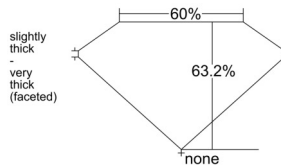

GIA®

FACSIMILE

GIA REPORT 1523899798

Verify this report at GIA.edu

GIA NATURAL DIAMOND DOSSIER®

July 26, 2025
GIA Report Number 1523899798
Shape and Cutting Style ..... Marquise Brilliant
Measurements ..... 7.67 x 4.17 x 2.64 mm

GRADING RESULTS

Carat Weight ..... 0.50 carat
Color Grade ..... D
Clarity Grade VS1

ADDITIONAL GRADING INFORMATION

Polish ..... Very Good
Symmetry ..... Very Good
Fluorescence ..... None
Clarity Characteristics ..... Crystal
Inscription(s): GIA 1523899798

PROPORTIONS

Profile not to actual proportions

GRADING SCALES

GIA COLOR SCALE		GIA CLARITY SCALE			
COLORLESS	D	VERY VERY SLIGHTLY INCLUDED	FLAWLESS		
	E		INTERNALLY FLAWLESS		
	F	VERY SLIGHTLY INCLUDED	VS₁		
	G		VS₂		
	H		VS₁		
	NEAR COLORLESS	I	SLIGHTLY INCLUDED	VS₂	
		J		SI₁	
		FAINT	K	INCLUDED	SI₂
			L		I₁
			M		I₂
VERT LIGHT	N	LIGHT	I₃		
	O				
	P				
	Q				
	R