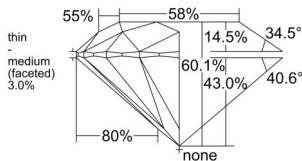

GIA®

FACSIMILE

GIA REPORT 1523880290

Verify this report at GIA.edu

GIA NATURAL DIAMOND DOSSIER®

July 23, 2025
GIA Report Number 1523880290
Shape and Cutting Style ..... Round Brilliant
Measurements ..... 5.78 - 5.81 x 3.48 mm

GRADING RESULTS

Carat Weight ..... 0.71 carat
Color Grade ..... H
Clarity Grade VS1
Cut Grade ..... Excellent

ADDITIONAL GRADING INFORMATION

Polish ..... Excellent
Symmetry ..... Excellent
Fluorescence ..... Strong Blue
Clarity Characteristics..... Indented Natural, Pinpoint
Inscription(s): GIA 1523880290

PROPORTIONS

Profile to actual proportions

GRADING SCALES

GIA COLOR SCALE	GIA CLARITY SCALE	GIA CUT SCALE	
D	FLAWLESS	EXCELLENT	
E	INTERNALLY FLAWLESS		
F		VVS₁	VERY GOOD
G	VVS₂		
H	VS₁	GOOD	
I	VS₂		
J	SI₁	FAIR	
K	SI₂		
L	I₁	POOR	
M	I₂		
N	I₃		
O			
P			
Q			
R			
S			
T			
U			
V			
W			
X			
Y			
Z