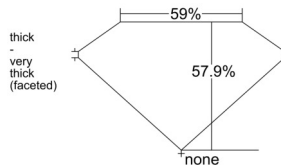

GIA®

FACSIMILE

GIA REPORT 1523857354

Verify this report at GIA.edu

GIA NATURAL DIAMOND DOSSIER®

July 19, 2025
GIA Report Number 1523857354
Shape and Cutting Style ..... Pear Brilliant
Measurements ..... 6.20 x 3.64 x 2.11 mm

GRADING RESULTS

Carat Weight ..... 0.30 carat
Color Grade ..... F
Clarity Grade VS2

ADDITIONAL GRADING INFORMATION

Polish ..... Very Good
Symmetry ..... Very Good
Fluorescence ..... None
Clarity Characteristics ..... Crystal, Feather, Cloud
Inscription(s): GIA 1523857354

PROPORTIONS

Profile not to actual proportions

GRADING SCALES

GIA COLOR SCALE		GIA CLARITY SCALE			
COLORLESS	D	VERY VERY SLIGHTLY INCLUDED	FLAWLESS		
	E		INTERNALLY FLAWLESS		
	F		VVS₁		
	G		VVS₂		
	NEAR COLORLESS	H	VERY SLIGHTLY INCLUDED	VS₁	
		I		VS₂	
		FAINT	J	SLIGHTLY INCLUDED	I₁
			K		I₂
	L		I₃		
	VERT LIGHT		M	INCLUDED	
N					
O					
P					
Q					
R					
LIGHT	S				
	T				
	U				
	V				
	W				
	X				
Y					
Z