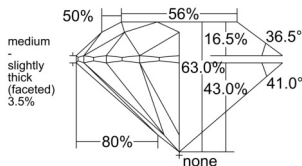

GIA®

FACSIMILE

GIA REPORT 1523790415

Verify this report at GIA.edu

GIA NATURAL DIAMOND DOSSIER®

July 12, 2025
GIA Report Number 1523790415
Shape and Cutting Style ..... Round Brilliant
Measurements ..... 5.36 - 5.38 x 3.38 mm

GRADING RESULTS

Carat Weight ..... 0.60 carat
Color Grade ..... F
Clarity Grade VS1
Cut Grade ..... Excellent

ADDITIONAL GRADING INFORMATION

Polish ..... Excellent
Symmetry ..... Excellent
Fluorescence ..... Medium Blue
Clarity Characteristics..... Crystal, Needle, Feather, Pinpoint
Inscription(s): GIA 1523790415

PROPORTIONS

GRADING SCALES

GIA COLOR SCALE

COLORLESS	D
	E
	F
	G
	H
	I
	J
NEAR COLORLESS	K
	L
FAIN	M
	N
	O
	P
VERY LIGHT	Q
	R
	S
	T
	U
	V
	W
	X
	Y
LIGHT	Z

GIA CLARITY SCALE

FLAWLESS	INTERNAL FLAWLESS	
		FLAWLESS
VERY VERY SLIGHTLY INCLUDED	VVS₁	
	VVS₂	
VERY SLIGHTLY INCLUDED	VS₁	
	VS₂	
SLIGHTLY INCLUDED	SI₁	
	SI₂	
INCLUDED	I₁	
	I₂	
	I₃	

GIA CUT SCALE

EXCELLENT
VERY GOOD
GOOD
FAIR
POOR