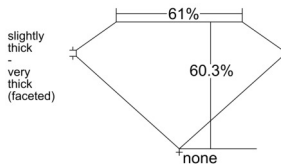

GIA®

FACSIMILE

GIA REPORT 1523783064

Verify this report at GIA.edu

GIA NATURAL DIAMOND DOSSIER®

July 14, 2025
GIA Report Number 1523783064
Shape and Cutting Style ..... Heart Brilliant
Measurements ..... 5.77 x 6.61 x 3.99 mm

GRADING RESULTS

Carat Weight ..... 0.90 carat
Color Grade ..... G
Clarity Grade VS2

ADDITIONAL GRADING INFORMATION

Polish ..... Excellent
Symmetry ..... Very Good
Fluorescence ..... None
Clarity Characteristics..... Crystal, Feather
Inscription(s): GIA 1523783064

PROPORTIONS

Profile not to actual proportions

GRADING SCALES

GIA COLOR SCALE		GIA CLARITY SCALE			
COLORLESS	D	VERY VERY SLIGHTLY INCLUDED	FLAWLESS		
	E		INTERNALLY FLAWLESS		
	F		VVS₁		
	G		VVS₂		
	NEAR COLORLESS	H	VERY SLIGHTLY INCLUDED	VS₁	
		I		VS₂	
		FAINT	J	SLIGHTLY INCLUDED	I₁
			K		I₂
	L		I₃		
	M				
N					
O					
VERT LIGHT	P	INCLUDED			
	Q				
	R				
	S				
	T				
	U				
	V				
	W				
LIGHT	X				
	Y				
	Z