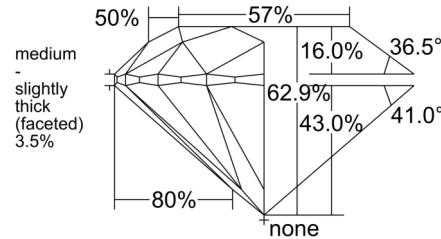

GIA NATURAL DIAMOND GRADING REPORT

July 24, 2025
 GIA Report Number 1523775088
 Shape and Cutting Style Round Brilliant
 Measurements 6.36 - 6.40 x 4.01 mm

GRADING RESULTS

Carat Weight 1.01 carat
 Color Grade G
 Clarity Grade SI1
 Cut Grade Excellent

ADDITIONAL GRADING INFORMATION

Polish Excellent
 Symmetry Excellent
 Fluorescence Medium Blue
 Inscription(s): GIA 1523775088

PROPORTIONS

Profile to actual proportions

CLARITY CHARACTERISTICS

KEY TO SYMBOLS*

-  Etch Channel
-  Cloud
-  Feather
-  Crystal
-  Cavity

* Red symbols denote internal characteristics (inclusions). Green or black symbols denote external characteristics (blemishes). Diagram is an approximate representation of the diamond, and symbols shown indicate type, position, and approximate size of clarity characteristics. All clarity characteristics may not be shown. Details of finish are not shown.