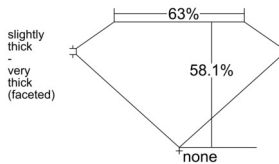

GIA®

FACSIMILE

GIA REPORT 1523765681

Verify this report at GIA.edu

GIA NATURAL DIAMOND DOSSIER®

July 11, 2025
GIA Report Number 1523765681
Shape and Cutting Style ..... Pear Brilliant
Measurements ..... 7.33 x 4.42 x 2.57 mm

GRADING RESULTS

Carat Weight ..... 0.50 carat
Color Grade ..... E
Clarity Grade VS1

ADDITIONAL GRADING INFORMATION

Polish ..... Very Good
Symmetry ..... Very Good
Fluorescence ..... None
Clarity Characteristics..... Crystal, Needle, Pinpoint
Inscription(s): GIA 1523765681

PROPORTIONS

Profile not to actual proportions

GRADING SCALES

GIA COLOR SCALE		GIA CLARITY SCALE			
COLORLESS	D	VERY VERY SLIGHTLY INCLUDED	FLAWLESS		
	E		INTERNALLY FLAWLESS		
	F		VVS₁		
	NEAR COLORLESS	G	VERY SLIGHTLY INCLUDED	VVS₂	
		H		VS₁	
		FANT	I	SLIGHTLY INCLUDED	VS₂
			J		SI₁
	LIGHT	K	INCLUDED	SI₂	
		L		I₁	
		M		I₂	
N		NOT GRADED	I₃		
O					
P					
Q					
R					
S					
T					
U					
V					
W					
X					
Y					
Z