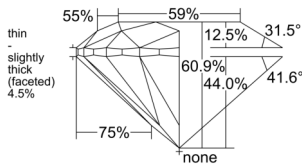

GIA®

FACSIMILE

GIA REPORT 1523736577

Verify this report at GIA.edu

GIA NATURAL DIAMOND DOSSIER®

July 09, 2025
GIA Report Number 1523736577
Shape and Cutting Style ..... Round Brilliant
Measurements ..... 5.10 - 5.13 x 3.11 mm

GRADING RESULTS

Carat Weight ..... 0.50 carat
Color Grade ..... F
Clarity Grade VVS1
Cut Grade ..... Excellent

ADDITIONAL GRADING INFORMATION

Polish ..... Excellent
Symmetry ..... Very Good
Fluorescence ..... None
Clarity Characteristics ..... Pinpoint, Feather
Inscription(s): GIA 1523736577

PROPORTIONS

Profile to actual proportions