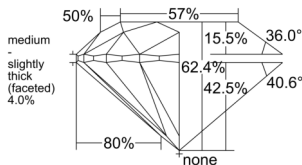

GIA®

FACSIMILE

GIA REPORT 1523720451

Verify this report at GIA.edu

GIA NATURAL DIAMOND DOSSIER®

July 15, 2025
GIA Report Number 1523720451
Shape and Cutting Style ..... Round Brilliant
Measurements ..... 4.58 - 4.60 x 2.86 mm

GRADING RESULTS

Carat Weight ..... 0.37 carat
Color Grade ..... G
Clarity Grade VS1
Cut Grade ..... Excellent

ADDITIONAL GRADING INFORMATION

Polish ..... Excellent
Symmetry ..... Excellent
Fluorescence ..... None
Clarity Characteristics..... Crystal, Cloud, Feather, Pinpoint
Inscription(s): GIA 1523720451

PROPORTIONS

Profile to actual proportions