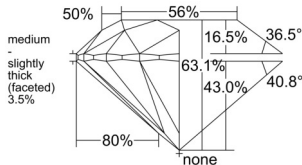

GIA®

FACSIMILE

GIA REPORT 1523560340

Verify this report at GIA.edu

GIA NATURAL DIAMOND DOSSIER®

June 21, 2025
GIA Report Number 1523560340
Shape and Cutting Style ..... Round Brilliant
Measurements ..... 4.82 - 4.85 x 3.05 mm

GRADING RESULTS

Carat Weight ..... 0.44 carat
Color Grade ..... E
Clarity Grade VVS2
Cut Grade ..... Excellent

ADDITIONAL GRADING INFORMATION

Polish ..... Excellent
Symmetry ..... Excellent
Fluorescence ..... None
Clarity Characteristics ..... Cloud, Pinpoint
Inscription(s): GIA 1523560340

PROPORTIONS

GRADING SCALES

GIA COLOR SCALE

COLORLESS	D
	E
	F
	G
	H
	I
	J
NEAR COLORLESS	K
	L
FAIN	M
	N
	O
	P
VERY LIGHT	Q
	R
	S
	T
	U
	V
	W
	X
	Y
LIGHT	Z

GIA CLARITY SCALE

VERY VERY SLIGHTLY INCLUDED	FLAWLESS
	INTERNALLY FLAWLESS
VERY SLIGHTLY INCLUDED	VVS₁
	VVS₂
SLIGHTLY INCLUDED	VS₁
	VS₂
INCLUDED	SI₁
	SI₂
	I₁
	I₂
	I₃

GIA CUT SCALE

EXCELLENT
VERY GOOD
GOOD
FAIR
POOR