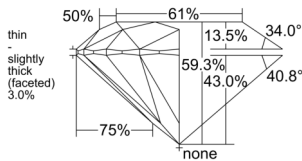

GIA®

FACSIMILE

GIA REPORT 1523444079

Verify this report at GIA.edu

GIA NATURAL DIAMOND DOSSIER®

June 10, 2025
GIA Report Number 1523444079
Shape and Cutting Style ..... Round Brilliant
Measurements ..... 6.03 - 6.06 x 3.58 mm

GRADING RESULTS

Carat Weight ..... 0.80 carat
Color Grade ..... E
Clarity Grade S11
Cut Grade ..... Excellent

ADDITIONAL GRADING INFORMATION

Polish ..... Excellent
Symmetry ..... Excellent
Fluorescence ..... None
Clarity Characteristics..... Crystal, Cloud, Feather
Inscription(s): GIA 1523444079

PROPORTIONS

Profile to actual proportions

GRADING SCALES

GIA COLOR SCALE	GIA CLARITY SCALE	GIA CUT SCALE	
D	FLAWLESS	EXCELLENT	
E	INTERNALLY FLAWLESS		
F		VVS₁	VERY GOOD
G	VVS₂		
H	VS₁	GOOD	
I	VS₂		
J	S1₁	FAIR	
K	S1₂		
L	I₁	POOR	
M	I₂		
N	I₃		
O			
P			
Q			
R			
S			
T			
U			
V			
W			
X			
Y			
Z