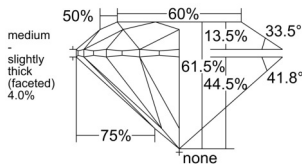

GIA®

FACSIMILE

GIA REPORT 1523425302

Verify this report at GIA.edu

GIA NATURAL DIAMOND DOSSIER®

June 09, 2025
GIA Report Number 1523425302
Shape and Cutting Style ..... Round Brilliant
Measurements ..... 5.24 - 5.25 x 3.23 mm

GRADING RESULTS

Carat Weight ..... 0.54 carat
Color Grade ..... G
Clarity Grade ..... Flawless
Cut Grade ..... Excellent

ADDITIONAL GRADING INFORMATION

Polish ..... Excellent
Symmetry ..... Excellent
Fluorescence ..... None
Clarity Characteristics ..... None
Inscription(s): GIA 1523425302

PROPORTIONS

Profile to actual proportions