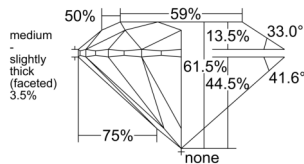

GIA®

FACSIMILE

GIA REPORT 1523422184

Verify this report at GIA.edu

GIA NATURAL DIAMOND DOSSIER®

June 09, 2025
GIA Report Number 1523422184
Shape and Cutting Style ..... Round Brilliant
Measurements ..... 5.14 - 5.17 x 3.17 mm

GRADING RESULTS

Carat Weight ..... 0.51 carat
Color Grade ..... D
Clarity Grade VS2
Cut Grade ..... Excellent

ADDITIONAL GRADING INFORMATION

Polish ..... Excellent
Symmetry ..... Excellent
Fluorescence ..... None
Clarity Characteristics..... Cloud, Crystal, Feather
Inscription(s): GIA 1523422184

PROPORTIONS

Profile to actual proportions

GRADING SCALES

GIA COLOR SCALE

COLORESS	D
	E
	F
	G
	H
	I
	J
NEAR COLORESS	K
	L
FAIN	M
	N
	O
	P
VERY LIGHT	R
	S
	T
	U
	V
	W
	X
	Y
LIGHT	Z

GIA CLARITY SCALE

VERY VERY SLIGHTLY INCLUDED	FLAWLESS
	INTERNALLY FLAWLESS
VERY SLIGHTLY INCLUDED	VVS₁
	VVS₂
SLIGHTLY INCLUDED	VS₁
	VS₂
INCLUDED	SI₁
	SI₂
	I₁
	I₂
	I₃

GIA CUT SCALE

EXCELLENT
VERY GOOD
GOOD
FAIR
POOR