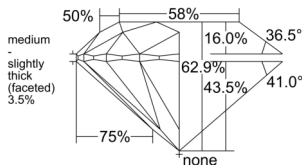

GIA®

FACSIMILE

GIA REPORT 1523360859

Verify this report at GIA.edu

GIA NATURAL DIAMOND DOSSIER®

June 03, 2025
GIA Report Number 1523360859
Shape and Cutting Style ..... Round Brilliant
Measurements ..... 6.23 - 6.28 x 3.93 mm

GRADING RESULTS

Carat Weight ..... 0.96 carat
Color Grade ..... J
Clarity Grade VS1
Cut Grade ..... Excellent

ADDITIONAL GRADING INFORMATION

Polish ..... Excellent
Symmetry ..... Excellent
Fluorescence ..... None
Clarity Characteristics ..... Crystal, Pinpoint
Inscription(s): GIA 1523360859

PROPORTIONS

Profile to actual proportions

GRADING SCALES

GIA COLOR SCALE	GIA CLARITY SCALE	GIA CUT SCALE
COLOURLESS	FLAWLESS	EXCELLENT
D	FLAWLESS	
E	INTERNALLY FLAWLESS	VERY GOOD
F	VVS₁	
G	VVS₂	GOOD
H	VS₁	
I	VS₂	FAIR
J	SI₁	
K	SI₂	POOR
L	I₁	
M	I₂	
N	I₃	
O		
P		
Q		
R		
S		
T		
U		
V		
W		
X		
Y		
Z