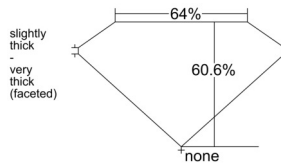

GIA®

FACSIMILE

GIA REPORT 1523289368

Verify this report at GIA.edu

GIA NATURAL DIAMOND DOSSIER®

May 27, 2025
GIA Report Number 1523289368
Shape and Cutting Style ..... Heart Brilliant
Measurements ..... 5.23 x 6.10 x 3.69 mm

GRADING RESULTS

Carat Weight ..... 0.70 carat
Color Grade ..... G
Clarity Grade VVS2

ADDITIONAL GRADING INFORMATION

Polish ..... Very Good
Symmetry ..... Excellent
Fluorescence ..... None
Clarity Characteristics..... Needle, Pinpoint
Inscription(s): GIA 1523289368

PROPORTIONS

Profile not to actual proportions

GRADING SCALES

GIA COLOR SCALE		GIA CLARITY SCALE			
COLORLESS	D	VERY VERY SLIGHTLY INCLUDED	FLAWLESS		
	E		INTERNALLY FLAWLESS		
	F	VERY SLIGHTLY INCLUDED	VVS₁		
	G		VVS₂		
	H		VS₁		
	NEAR COLORLESS	I	SLIGHTLY INCLUDED	VS₂	
		J		SI₁	
		FAINT	K	INCLUDED	SI₂
			L		I₁
			M		I₂
VERT LIGHT	N	LIGHT	I₃		
	O				
	P				
	Q				
	R