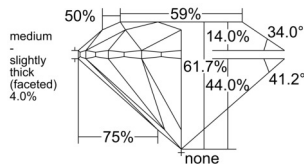

GIA®

FACSIMILE

GIA REPORT 1523269741

Verify this report at GIA.edu

GIA NATURAL DIAMOND DOSSIER®

May 26, 2025
GIA Report Number 1523269741
Shape and Cutting Style ..... Round Brilliant
Measurements ..... 4.70 - 4.73 x 2.91 mm

GRADING RESULTS

Carat Weight ..... 0.40 carat
Color Grade ..... D
Clarity Grade VVS2
Cut Grade ..... Excellent

ADDITIONAL GRADING INFORMATION

Polish ..... Excellent
Symmetry ..... Excellent
Fluorescence ..... None
Clarity Characteristics..... Pinpoint, Needle, Feather, Surface
Graining

Inscription(s): GIA 1523269741

PROPORTIONS

Profile to actual proportions