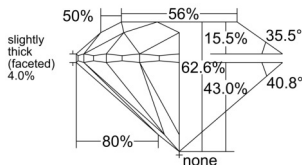

GIA®

FACSIMILE

GIA REPORT 1523242988

Verify this report at GIA.edu

GIA NATURAL DIAMOND DOSSIER®

May 23, 2025
GIA Report Number 1523242988
Shape and Cutting Style ..... Round Brilliant
Measurements ..... 5.13 - 5.16 x 3.22 mm

GRADING RESULTS

Carat Weight ..... 0.53 carat
Color Grade ..... F
Clarity Grade VS2
Cut Grade ..... Excellent

ADDITIONAL GRADING INFORMATION

Polish ..... Excellent
Symmetry ..... Excellent
Fluorescence ..... None
Clarity Characteristics ..... Cloud, Crystal
Inscription(s): GIA 1523242988

PROPORTIONS

Profile to actual proportions

GRADING SCALES

GIA COLOR SCALE	GIA CLARITY SCALE	GIA CUT SCALE	
D	FLAWLESS	EXCELLENT	
E	INTERNALLY FLAWLESS		
F		VVS₁	VERY GOOD
G	VVS₂		
H	VS₁	GOOD	
I	VS₂		
J	SI₁	FAIR	
K	SI₂		
L	I₁	POOR	
M	I₂		
N	I₃		
O			
P			
Q			
R			
S			
T			
U			
V			
W			
X			
Y			
Z