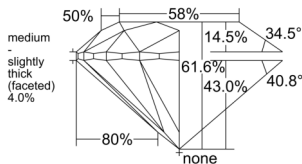

GIA®

FACSIMILE

GIA REPORT 1523139505

Verify this report at GIA.edu

GIA NATURAL DIAMOND DOSSIER®

May 17, 2025
GIA Report Number 1523139505
Shape and Cutting Style ..... Round Brilliant
Measurements ..... 4.72 - 4.74 x 2.91 mm

GRADING RESULTS

Carat Weight ..... 0.40 carat
Color Grade ..... F
Clarity Grade S11
Cut Grade ..... Excellent

ADDITIONAL GRADING INFORMATION

Polish ..... Excellent
Symmetry ..... Excellent
Fluorescence ..... Medium Blue
Clarity Characteristics ..... Crystal, Feather
Inscription(s): GIA 1523139505

PROPORTIONS

GRADING SCALES

GIA COLOR SCALE

COLORESS	D
	E
	F
	G
	H
	I
	J
NEAR COLORESS	K
	L
FANIT	M
	N
	O
	P
	Q
	R
	S
	T
	U
	V
	W
	X
	Y
LIGHT	Z

GIA CLARITY SCALE

FLAWLESS	VERY VERY SLIGHTLY INCLUDED	VS₁	VS₂	SI₁	SI₂	I₁	I₂	I₃			
									VERY SLIGHTLY INCLUDED	SLIGHTLY INCLUDED	INCLUDED

GIA CUT SCALE

EXCELLENT
VERY GOOD
GOOD
FAIR
POOR