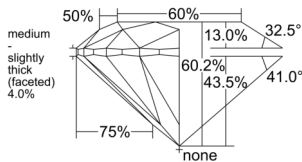

GIA®

FACSIMILE

GIA REPORT 1523016590

Verify this report at GIA.edu

GIA NATURAL DIAMOND DOSSIER®

April 29, 2025
GIA Report Number 1523016590
Shape and Cutting Style ..... Round Brilliant
Measurements ..... 5.58 - 5.61 x 3.37 mm

GRADING RESULTS

Carat Weight ..... 0.65 carat
Color Grade I
Clarity Grade S11
Cut Grade ..... Excellent

ADDITIONAL GRADING INFORMATION

Polish ..... Excellent
Symmetry ..... Excellent
Fluorescence ..... None
Clarity Characteristics ..... Cloud
Inscription(s): GIA 1523016590

PROPORTIONS

Profile to actual proportions

GRADING SCALES

GIA COLOR SCALE	GIA CLARITY SCALE	GIA CUT SCALE
COLOURESS	FLAWLESS	EXCELLENT
D	INTERNALLY FLAWLESS	
E	VVS₁	VERY GOOD
F		
G	VS₁	GOOD
H		
I	SI₁	FAIR
J		
K	I₁	POOR
L		
M	I₂	
N		
O	I₃	
P		
Q		
R		
S		
T		
U		
V		
W		
X		
Y		
Z