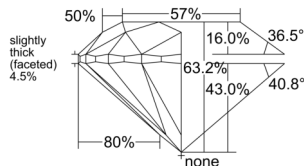

GIA®

FACSIMILE

GIA REPORT 1519785716

Verify this report at GIA.edu

GIA NATURAL DIAMOND DOSSIER®

April 02, 2025
GIA Report Number 1519785716
Shape and Cutting Style ..... Round Brilliant
Measurements ..... 4.90 - 4.93 x 3.11 mm

GRADING RESULTS

Carat Weight ..... 0.47 carat
Color Grade ..... J
Clarity Grade VS1
Cut Grade ..... Very Good

ADDITIONAL GRADING INFORMATION

Polish ..... Excellent
Symmetry ..... Excellent
Fluorescence ..... None
Clarity Characteristics..... Crystal, Needle
Inscription(s): GIA 1519785716

PROPORTIONS

Profile to actual proportions

GRADING SCALES

GIA COLOR SCALE	GIA CLARITY SCALE	GIA CUT SCALE	
D	FLAWLESS	EXCELLENT	
E	INTERNALLY FLAWLESS		
F		VVS₁	VERY GOOD
G	VVS₂		
H	VS₁	GOOD	
I	VS₂		
J	SI₁	FAIR	
K	SI₂		
L	I₁	POOR	
M	I₂		
N	I₃		
O			
P			
Q			
R			
S			
T			
U			
V			
W			
X			
Y			
Z