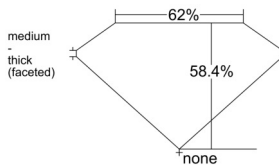

GIA®

FACSIMILE

GIA REPORT 1519659429

Verify this report at GIA.edu

GIA NATURAL DIAMOND DOSSIER®

March 19, 2025
GIA Report Number 1519659429
Shape and Cutting Style ..... Heart Brilliant
Measurements ..... 5.28 x 6.26 x 3.66 mm

GRADING RESULTS

Carat Weight ..... 0.70 carat
Color Grade I
Clarity Grade VVS1

ADDITIONAL GRADING INFORMATION

Polish ..... Excellent
Symmetry ..... Excellent
Fluorescence ..... None
Clarity Characteristics ..... Cloud, Feather
Inscription(s): GIA 1519659429

PROPORTIONS

Profile not to actual proportions

GRADING SCALES

GIA COLOR SCALE		GIA CLARITY SCALE			
COLORLESS	D	VERY VERY SLIGHTLY INCLUDED	FLAWLESS		
	E		INTERNALLY FLAWLESS		
	F	VERY SLIGHTLY INCLUDED	VVS₁		
	G		VVS₂		
	H		VS₁		
	NEAR COLORLESS	I	SLIGHTLY INCLUDED	VS₂	
		J		SI₁	
		FAINT	K	INCLUDED	SI₂
			L		I₁
			M		I₂
VERTICALLY LIGHT	N	INCLUDED	I₃		
	O				
	P				
	Q				
	R				
	S				
LIGHT	T				
	U				
	V				
	W				
	X				
Y					
Z