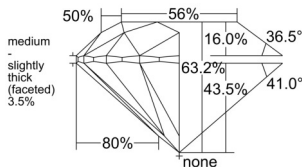

GIA®

FACSIMILE

GIA REPORT 1519263230

Verify this report at GIA.edu

GIA NATURAL DIAMOND DOSSIER®

January 22, 2025
GIA Report Number 1519263230
Shape and Cutting Style ..... Round Brilliant
Measurements ..... 4.72 - 4.76 x 3.00 mm

GRADING RESULTS

Carat Weight ..... 0.41 carat
Color Grade ..... F
Clarity Grade SI2
Cut Grade ..... Excellent

ADDITIONAL GRADING INFORMATION

Polish ..... Excellent
Symmetry ..... Excellent
Fluorescence ..... Faint
Clarity Characteristics ..... Crystal
Inscription(s): GIA 1519263230

PROPORTIONS

GRADING SCALES

GIA COLOR SCALE	GIA CLARITY SCALE	GIA CUT SCALE	
D	FLAWLESS	EXCELLENT	
E	INTERNALLY FLAWLESS		
F		VVS₁	VERY GOOD
G	VVS₂		
H	VS₁	GOOD	
I	VS₂		
J	SI₁	FAIR	
K	SI₂		
L	I₁	POOR	
M	I₂		
N	I₃		
O			
P			
Q			
R			
S			
T			
U			
V			
W			
X			
Y			
Z