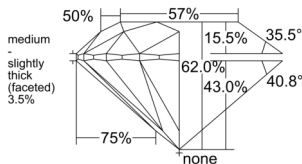

GIA®

FACSIMILE

GIA REPORT 1519227910

Verify this report at GIA.edu

GIA NATURAL DIAMOND DOSSIER®

January 21, 2025
GIA Report Number 1519227910
Shape and Cutting Style ..... Round Brilliant
Measurements ..... 5.36 - 5.40 x 3.34 mm

GRADING RESULTS

Carat Weight ..... 0.60 carat
Color Grade ..... M
Clarity Grade SI2
Cut Grade ..... Excellent

ADDITIONAL GRADING INFORMATION

Polish ..... Excellent
Symmetry ..... Excellent
Fluorescence ..... Medium Blue
Clarity Characteristics ..... Crystal
Inscription(s): GIA 1519227910

PROPORTIONS

Profile to actual proportions

GRADING SCALES

GIA COLOR SCALE	GIA CLARITY SCALE	GIA CUT SCALE	
D	FLAWLESS	EXCELLENT	
E	INTERNALLY FLAWLESS		
F		VVS₁	VERY GOOD
G	VVS₂		
H	VS₁	GOOD	
I	VS₂		
J	SI₁	FAIR	
K	SI₂		
L	I₁	POOR	
M	I₂		
N	I₃		
O			
P			
Q			
R			
S			
T			
U			
V			
W			
X			
Y			
Z