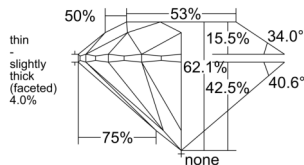

GIA®

FACSIMILE

GIA REPORT 1519119461

Verify this report at GIA.edu

GIA NATURAL DIAMOND DOSSIER®

January 02, 2025
GIA Report Number 1519119461
Shape and Cutting Style ..... Round Brilliant
Measurements ..... 4.74 - 4.78 x 2.96 mm

GRADING RESULTS

Carat Weight ..... 0.41 carat
Color Grade ..... F
Clarity Grade S11
Cut Grade ..... Excellent

ADDITIONAL GRADING INFORMATION

Polish ..... Excellent
Symmetry ..... Excellent
Fluorescence ..... None
Clarity Characteristics ..... Cloud, Crystal
Inscription(s): GIA 1519119461

PROPORTIONS

Profile to actual proportions

GRADING SCALES

GIA COLOR SCALE

COLOREDNESS	D
	E
	F
	G
	H
	I
	J
NEAR COLORLESS	K
	L
FADING	M
	N
	O
	P
	Q
	R
	S
	T
	U
	V
	W
	X
	Y
LIGHT	Z

GIA CLARITY SCALE

VERY VERY SLIGHTLY INCLUDED	FLAWLESS
	INTERNALLY FLAWLESS
VERY SLIGHTLY INCLUDED	VVS₁
	VVS₂
SLIGHTLY INCLUDED	VS₁
	VS₂
INCLUDED	I₁
	I₂
	I₃

GIA CUT SCALE

EXCELLENT
VERY GOOD
GOOD
FAIR
POOR