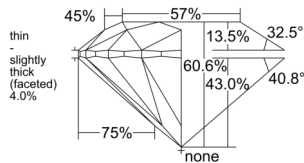

GIA®

FACSIMILE

GIA REPORT 1518928947

Verify this report at GIA.edu

GIA NATURAL DIAMOND DOSSIER®

April 19, 2025
GIA Report Number 1518928947
Shape and Cutting Style ..... Round Brilliant
Measurements ..... 5.12 - 5.16 x 3.12 mm

GRADING RESULTS

Carat Weight ..... 0.50 carat
Color Grade ..... E
Clarity Grade VVS1
Cut Grade ..... Excellent

ADDITIONAL GRADING INFORMATION

Polish ..... Excellent
Symmetry ..... Excellent
Fluorescence ..... None
Clarity Characteristics ..... Pinpoint
Inscription(s): GIA 1518928947

PROPORTIONS

Profile to actual proportions