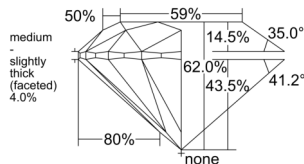

GIA®

FACSIMILE

GIA REPORT 1518894351

Verify this report at GIA.edu

GIA NATURAL DIAMOND DOSSIER®

April 17, 2025
GIA Report Number 1518894351
Shape and Cutting Style ..... Round Brilliant
Measurements ..... 4.49 - 4.51 x 2.79 mm

GRADING RESULTS

Carat Weight ..... 0.35 carat
Color Grade ..... E
Clarity Grade VVS2
Cut Grade ..... Excellent

ADDITIONAL GRADING INFORMATION

Polish ..... Excellent
Symmetry ..... Excellent
Fluorescence ..... Medium Blue
Clarity Characteristics ..... Pinpoint
Inscription(s): GIA 1518894351

PROPORTIONS

Profile to actual proportions