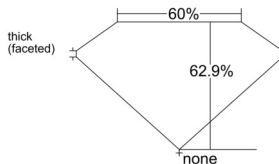

GIA®

FACSIMILE

GIA REPORT 1518861836

Verify this report at GIA.edu

GIA NATURAL DIAMOND DOSSIER®

April 11, 2025
GIA Report Number 1518861836
Shape and Cutting Style ..... Pear Brilliant
Measurements ..... 7.10 x 4.63 x 2.91 mm

GRADING RESULTS

Carat Weight ..... 0.58 carat
Color Grade ..... D
Clarity Grade VVS2

ADDITIONAL GRADING INFORMATION

Polish ..... Excellent
Symmetry ..... Excellent
Fluorescence ..... None
Clarity Characteristics ..... Pinpoint, Cloud
Inscription(s): GIA 1518861836

PROPORTIONS

Profile not to actual proportions

GRADING SCALES

GIA COLOR SCALE		GIA CLARITY SCALE			
COLORLESS	D	VERY VERY SLIGHTLY INCLUDED	FLAWLESS		
	E		INTERNALLY FLAWLESS		
	F	VERY SLIGHTLY INCLUDED	VVS₁		
	G		VVS₂		
	H		VS₁		
	NEAR COLORLESS	I	SLIGHTLY INCLUDED	VS₂	
		J		SI₁	
		FAINT	K	INCLUDED	SI₂
			L		I₁
			M		I₂
VERT LIGHT	N	LIGHT	I₃		
	O				
	P				
	Q				
	R				
	S				
	T