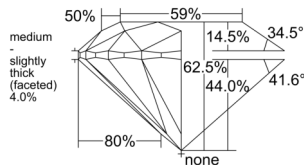

GIA®

FACSIMILE

GIA REPORT 1518853159

Verify this report at GIA.edu

GIA NATURAL DIAMOND DOSSIER®

April 10, 2025
GIA Report Number 1518853159
Shape and Cutting Style ..... Round Brilliant
Measurements ..... 5.08 - 5.12 x 3.19 mm

GRADING RESULTS

Carat Weight ..... 0.51 carat
Color Grade ..... D
Clarity Grade VS1
Cut Grade ..... Excellent

ADDITIONAL GRADING INFORMATION

Polish ..... Excellent
Symmetry ..... Excellent
Fluorescence ..... None
Clarity Characteristics ..... Feather, Cloud, Pinpoint
Inscription(s): GIA 1518853159

PROPORTIONS

Profile to actual proportions