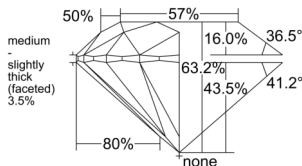

GIA®

FACSIMILE

GIA REPORT 1518835850

Verify this report at GIA.edu

GIA NATURAL DIAMOND DOSSIER®

April 09, 2025
GIA Report Number 1518835850
Shape and Cutting Style ..... Round Brilliant
Measurements ..... 5.63 - 5.67 x 3.57 mm

GRADING RESULTS

Carat Weight ..... 0.70 carat
Color Grade ..... H
Clarity Grade VVS2
Cut Grade ..... Excellent

ADDITIONAL GRADING INFORMATION

Polish ..... Excellent
Symmetry ..... Excellent
Fluorescence ..... None
Clarity Characteristics ..... Cloud, Feather
Inscription(s): GIA 1518835850

PROPORTIONS

Profile to actual proportions