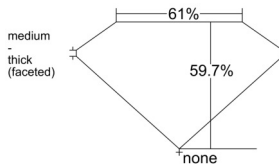

GIA®

FACSIMILE

GIA REPORT 1518797308

Verify this report at GIA.edu

GIA NATURAL DIAMOND DOSSIER®

April 03, 2025
GIA Report Number 1518797308
Shape and Cutting Style ..... Heart Brilliant
Measurements ..... 5.19 x 6.18 x 3.69 mm

GRADING RESULTS

Carat Weight ..... 0.70 carat
Color Grade ..... G
Clarity Grade VVS2

ADDITIONAL GRADING INFORMATION

Polish ..... Excellent
Symmetry ..... Excellent
Fluorescence ..... Faint
Clarity Characteristics ..... Pinpoint
Inscription(s): GIA 1518797308

PROPORTIONS

Profile not to actual proportions

GRADING SCALES

GIA COLOR SCALE		GIA CLARITY SCALE	
COLORLESS	D	VERY VERY SLIGHTLY INCLUDED	FLAWLESS
	E		INTERNALLY FLAWLESS
	F		VVS₁
	G		VVS₂
	H		VS₁
	I		VS₂
	J		SI₁
	K		SI₂
	L		I₁
	M		I₂
NEAR COLORLESS	N	SLIGHTLY INCLUDED	I₃
	O		
	P		
	Q		
FAINT	R		
	S		
	T		
	U		
VERT LIGHT	V		
	W		
	X		
	Y		
LIGHT	Z