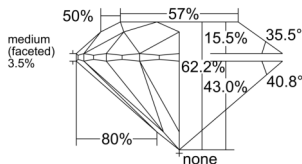

GIA®

FACSIMILE

GIA REPORT 1518714761

Verify this report at GIA.edu

GIA NATURAL DIAMOND DOSSIER®

March 25, 2025
GIA Report Number 1518714761
Shape and Cutting Style ..... Round Brilliant
Measurements ..... 5.97 - 5.99 x 3.72 mm

GRADING RESULTS

Carat Weight ..... 0.81 carat
Color Grade ..... H
Clarity Grade VVS1
Cut Grade ..... Excellent

ADDITIONAL GRADING INFORMATION

Polish ..... Excellent
Symmetry ..... Excellent
Fluorescence ..... Faint
Clarity Characteristics ..... Cloud, Feather
Inscription(s): GIA 1518714761

PROPORTIONS

Profile to actual proportions