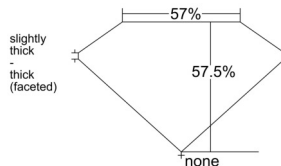

GIA®

FACSIMILE

GIA REPORT 1518687625

Verify this report at GIA.edu

GIA NATURAL DIAMOND DOSSIER®

April 17, 2025
GIA Report Number 1518687625
Shape and Cutting Style ..... Heart Brilliant
Measurements ..... 4.27 x 4.95 x 2.84 mm

GRADING RESULTS

Carat Weight ..... 0.35 carat
Color Grade ..... D
Clarity Grade ..... Internally Flawless

ADDITIONAL GRADING INFORMATION

Polish ..... Excellent
Symmetry ..... Very Good
Fluorescence ..... None
Clarity Characteristics ..... Minor Details of Polish
Inscription(s): GIA 1518687625

PROPORTIONS

Profile not to actual proportions

GRADING SCALES

GIA COLOR SCALE		GIA CLARITY SCALE			
COLORLESS	D	VERY VERY SLIGHTLY INCLUDED	FLAWLESS		
	E		INTERNALLY FLAWLESS		
	F	VERY SLIGHTLY INCLUDED	VVS₁		
	G		VVS₂		
	H		VS₁		
	NEAR COLORLESS	I	SLIGHTLY INCLUDED	VS₂	
		J		SI₁	
		FAINT	K	INCLUDED	SI₂
			L		I₁
			M		I₂
VERT LIGHT	N	LIGHT	I₃		
	O				
	P				
	Q				
	R