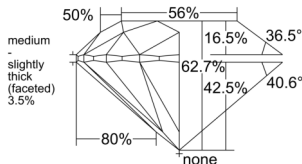

GIA®

FACSIMILE

GIA REPORT 1518651904

Verify this report at GIA.edu

GIA NATURAL DIAMOND DOSSIER®

March 19, 2025
GIA Report Number 1518651904
Shape and Cutting Style ..... Round Brilliant
Measurements ..... 5.54 - 5.58 x 3.49 mm

GRADING RESULTS

Carat Weight ..... 0.67 carat
Color Grade I
Clarity Grade SI2
Cut Grade ..... Excellent

ADDITIONAL GRADING INFORMATION

Polish ..... Excellent
Symmetry ..... Excellent
Fluorescence ..... Faint
Clarity Characteristics ..... Cloud
Inscription(s): GIA 1518651904

PROPORTIONS

GRADING SCALES

GIA COLOR SCALE

COLORLESS	D
	E
	F
	G
	H
	I
	J
NEAR COLORLESS	K
	L
FAIN	M
	N
	O
	P
VERY LIGHT	Q
	R
	S
	T
	U
	V
	W
	X
	Y
LIGHT	Z

GIA CLARITY SCALE

FLAWLESS	INTERNAL FLAWLESS	
		FLAWLESS
VERY VERY SLIGHTLY INCLUDED	VVS₁	
	VVS₂	
VERY SLIGHTLY INCLUDED	VS₁	
	VS₂	
SLIGHTLY INCLUDED	SI₁	
	SI₂	
INCLUDED	I₁	
	I₂	
	I₃	

GIA CUT SCALE

EXCELLENT
VERY GOOD
GOOD
FAIR
POOR