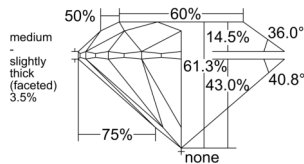

GIA®

FACSIMILE

GIA REPORT

1518638906

Verify this report at GIA.edu

GIA NATURAL DIAMOND DOSSIER®

March 17, 2025
GIA Report Number 1518638906
Shape and Cutting Style ..... Round Brilliant
Measurements ..... 5.90 - 5.96 x 3.64 mm

GRADING RESULTS

Carat Weight ..... 0.80 carat
Color Grade ..... H
Clarity Grade VVS1
Cut Grade ..... Excellent

ADDITIONAL GRADING INFORMATION

Polish ..... Excellent
Symmetry ..... Excellent
Fluorescence ..... Faint
Clarity Characteristics ..... Pinpoint
Inscription(s): GIA 1518638906

PROPORTIONS

Profile to actual proportions

GRADING SCALES

GIA COLOR SCALE

COLORLESS	D
	E
	F
	G
	H
	I
	J
NEAR COLORLESS	K
	L
FAIN	M
	N
	O
	P
	Q
VERY LIGHT	R
	S
	T
	U
	V
	W
	X
	Y
LIGHT	Z

GIA CLARITY SCALE

FLAWLESS	VERY VERY SLIGHTLY INCLUDED	VS₁	VS₂	SLIGHTLY INCLUDED	SI₁	SI₂	I₁	I₂	I₃	
										VERY SLIGHTLY INCLUDED
INTERNALLY FLAWLESS										
VVS₁										
VVS₂										
VS₁										
VS₂										
SI₁										
SI₂										
I₁										
I₂										
I₃										

GIA CUT SCALE

EXCELLENT
VERY GOOD
GOOD
FAIR
POOR