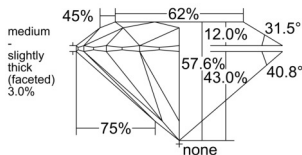

GIA®

FACSIMILE

GIA REPORT

1518627609

Verify this report at GIA.edu

GIA NATURAL DIAMOND DOSSIER®

March 13, 2025
GIA Report Number 1518627609
Shape and Cutting Style ..... Round Brilliant
Measurements ..... 5.83 - 5.86 x 3.37 mm

GRADING RESULTS

Carat Weight ..... 0.70 carat
Color Grade ..... M, Faint Brown
Clarity Grade VS2
Cut Grade ..... Very Good

ADDITIONAL GRADING INFORMATION

Polish ..... Excellent
Symmetry ..... Excellent
Fluorescence ..... Medium Blue
Clarity Characteristics ..... Crystal
Inscription(s): GIA 1518627609

PROPORTIONS

Profile to actual proportions