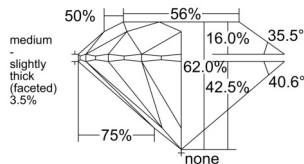

GIA®

FACSIMILE

GIA REPORT

1518534581

Verify this report at gia.edu

GIA NATURAL DIAMOND DOSSIER®

March 03, 2025
GIA Report Number 1518534581
Shape and Cutting Style ..... Round Brilliant
Measurements ..... 5.48 - 5.49 x 3.40 mm

GRADING RESULTS

Carat Weight ..... 0.63 carat
Color Grade ..... G
Clarity Grade VS2
Cut Grade ..... Excellent

ADDITIONAL GRADING INFORMATION

Polish ..... Excellent
Symmetry ..... Excellent
Fluorescence ..... None
Clarity Characteristics ..... Crystal
Inscription(s): GIA 1518534581

PROPORTIONS

Profile to actual proportions

GRADING SCALES

GIA COLOR SCALE

COLORED	D
	E
	F
	G
	H
	I
	J
NEAR COLORLESS	K
	L
	M
Faint	N
	O
	P
	Q
	R
	S
	T
	U
	V
	W
	X
	Y
Light	Z

GIA CLARITY SCALE

FLAWLESS	VERY VERY SLIGHTLY INCLUDED	VS₁	VS₂	SLIGHTLY INCLUDED	SI₁	SI₂	I₁	I₂	I₃	
										FLAWLESS
INTERNALLY FLAWLESS	VERY SLIGHTLY INCLUDED	VS₁	VS₂	SLIGHTLY INCLUDED	SI₁	SI₂	I₁	I₂	I₃	

GIA CUT SCALE

EXCELLENT
VERY GOOD
GOOD
FAIR
POOR