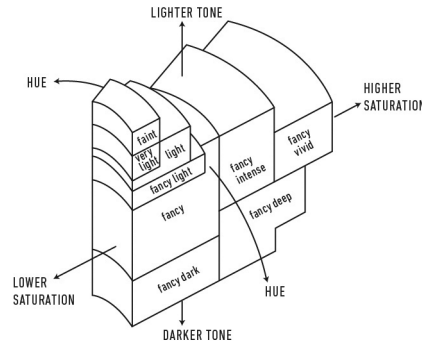

ADDITIONAL INFORMATION

GIA COLORED  
DIAMOND  
SCALE

Illustration of GIA fancy color grade interrelationships

The results documented in this report refer only to the diamond described, and were obtained using the techniques and equipment available to GIA at the time of examination. This report is not a guarantee or valuation. For additional information and important limitations and disclaimers, please see [GIA.edu/terms](http://GIA.edu/terms) or call +1 800 421 7250 or +1 760 603 4500. ©2023 Gemological Institute of America, Inc.