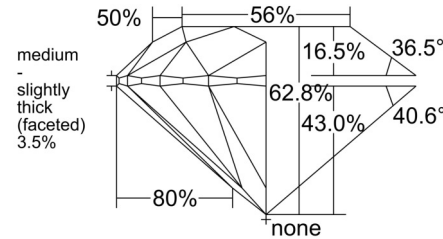

GIA NATURAL DIAMOND GRADING REPORT

February 10, 2025

GIA Report Number 1517399801

Shape and Cutting Style Round Brilliant

Measurements 6.34 - 6.38 x 3.99 mm

GRADING RESULTS

Carat Weight 1.00 carat

Color Grade G

PROPORTIONS

Profile to actual proportions

CLARITY CHARACTERISTICS

KEY TO SYMBOLS*

-  Feather
-  Pinpoint

* Red symbols denote internal characteristics (inclusions). Green or black symbols denote external characteristics (blemishes). Diagram is an approximate representation of the diamond, and symbols shown indicate type, position, and approximate size of clarity characteristics. All clarity characteristics may not be shown. Details of finish are not shown.