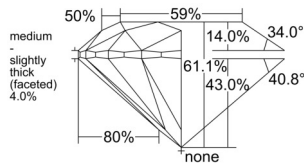

GIA®

FACSIMILE

GIA REPORT

1515944491

Verify this report at GIA.edu

GIA NATURAL DIAMOND DOSSIER®

April 22, 2025
GIA Report Number 1515944491
Shape and Cutting Style ..... Round Brilliant
Measurements ..... 5.31 - 5.35 x 3.26 mm

GRADING RESULTS

Carat Weight ..... 0.57 carat
Color Grade ..... F
Clarity Grade VS1
Cut Grade ..... Excellent

ADDITIONAL GRADING INFORMATION

Polish ..... Excellent
Symmetry ..... Excellent
Fluorescence ..... None
Clarity Characteristics..... Crystal, Cloud, Feather, Needle
Inscription(s): GIA 1515944491

PROPORTIONS

Profile to actual proportions

GRADING SCALES

GIA COLOR SCALE

COLORLESS	D
	E
	F
	G
	H
	I
	J
NEAR COLORLESS	K
	L
Faint	M
	N
	O
	P
	Q
Very Light	R
	S
	T
	U
	V
Light	W
	X
	Y
	Z

GIA CLARITY SCALE

FLAWLESS	INTERNAL FLAWLESS	
		FLAWLESS
VERY VERY SLIGHTLY INCLUDED	VVS₁	
	VVS₂	
VERY SLIGHTLY INCLUDED	VS₁	
	VS₂	
SLIGHTLY INCLUDED	SI₁	
	SI₂	
INCLUDED	I₁	
	I₂	
	I₃	

GIA CUT SCALE

EXCELLENT	
	VERY GOOD
GOOD	
FAIR	
POOR