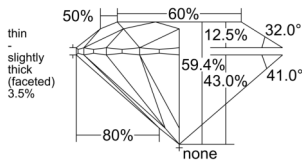

GIA®

FACSIMILE

GIA REPORT 1515680247

Verify this report at GIA.edu

GIA NATURAL DIAMOND DOSSIER®

March 21, 2025
GIA Report Number 1515680247
Shape and Cutting Style ..... Round Brilliant
Measurements ..... 5.76 - 5.82 x 3.44 mm

GRADING RESULTS

Carat Weight ..... 0.70 carat
Color Grade ..... N, Very Light Brown
Clarity Grade S11
Cut Grade ..... Excellent

ADDITIONAL GRADING INFORMATION

Polish ..... Excellent
Symmetry ..... Very Good
Fluorescence ..... Faint
Clarity Characteristics ..... Crystal, Feather
Inscription(s): GIA 1515680247

PROPORTIONS

Profile to actual proportions

GRADING SCALES

GIA COLOR SCALE	GIA CLARITY SCALE	GIA CUT SCALE	
COLOREDNESS D	FLAWLESS	EXCELLENT	
E	INTERNALLY FLAWLESS		
F		VVS₁	VERY GOOD
G	VVS₂		
H	VS₁	GOOD	
I	VS₂		
J	S1₁	FAIR	
K	S1₂		
L	I₁	POOR	
M	I₂		
N	I₃		
O			
P			
Q			
R			
S			
T			
U			
V			
W			
X			
Y			
Z