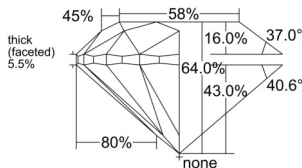

GIA®

FACSIMILE

GIA REPORT

1515535454

Verify this report at GIA.edu

GIA NATURAL DIAMOND DOSSIER®

March 03, 2025
GIA Report Number 1515535454
Shape and Cutting Style ..... Round Brilliant
Measurements ..... 4.95 - 4.99 x 3.18 mm

GRADING RESULTS

Carat Weight ..... 0.50 carat
Color Grade I
Clarity Grade VS2
Cut Grade ..... Very Good

ADDITIONAL GRADING INFORMATION

Polish ..... Excellent
Symmetry ..... Very Good
Fluorescence ..... None
Clarity Characteristics ..... Crystal, Cloud
Inscription(s): GIA 1515535454

PROPORTIONS

Profile to actual proportions

GRADING SCALES

GIA COLOR SCALE

COLORLESS	D
	E
	F
	G
	H
	I
	J
NEAR COLORLESS	K
	L
	M
	N
	O
	P
	Q
	R
	S
	T
	U
	V
	W
	X
	Y
LIGHT	Z

GIA CLARITY SCALE

VERY VERY SLIGHTLY INCLUDED	FLAWLESS
	INTERNALLY FLAWLESS
VERY SLIGHTLY INCLUDED	VVS₁
	VVS₂
SLIGHTLY INCLUDED	VS₁
	VS₂
INCLUDED	SI₁
	SI₂
	I₁
	I₂
	I₃

GIA CUT SCALE

EXCELLENT
VERY GOOD
GOOD
FAIR
POOR