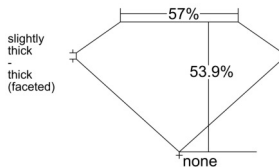

GIA®

FACSIMILE

GIA REPORT 1515458089

Verify this report at GIA.edu

GIA NATURAL DIAMOND DOSSIER®

February 19, 2025
GIA Report Number 1515458089
Shape and Cutting Style ..... Heart Brilliant
Measurements ..... 5.63 x 6.25 x 3.37 mm

GRADING RESULTS

Carat Weight ..... 0.71 carat
Color Grade ..... D
Clarity Grade VS1

ADDITIONAL GRADING INFORMATION

Polish ..... Very Good
Symmetry ..... Excellent
Fluorescence ..... Strong Blue
Clarity Characteristics..... Cloud, Crystal, Feather, Needle
Inscription(s): GIA 1515458089

PROPORTIONS

Profile not to actual proportions

GRADING SCALES

GIA COLOR SCALE		GIA CLARITY SCALE	
COLORLESS	D	VERY VERY SLIGHTLY INCLUDED	FLAWLESS
	E		INTERNALLY FLAWLESS
	F		VVS₁
	G		VVS₂
	H		VS₁
	I		VS₂
	J		SI₁
	K		SI₂
	L		I₁
	M		I₂
NEAR COLORLESS	N	SLIGHTLY INCLUDED	I₃
	O		
	P		
	Q		
	R		
FAINT	S		
	T		
	U		
	V		
	W		
VERY LIGHT	X		
	Y		
	Z		
LIGHT