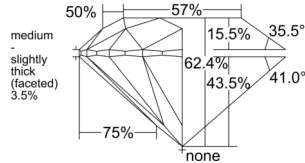

GIA®

FACSIMILE

GIA REPORT 1515443659

Verify this report at GIA.edu

GIA NATURAL DIAMOND DOSSIER®

February 17, 2025
GIA Report Number 1515443659
Shape and Cutting Style ..... Round Brilliant
Measurements ..... 5.95 - 5.98 x 3.73 mm

GRADING RESULTS

Carat Weight ..... 0.82 carat
Color Grade ..... F
Clarity Grade VVS1
Cut Grade ..... Excellent

ADDITIONAL GRADING INFORMATION

Polish ..... Excellent
Symmetry ..... Excellent
Fluorescence ..... Medium Blue
Clarity Characteristics ..... Cloud, Pinpoint
Inscription(s): GIA 1515443659

PROPORTIONS

GRADING SCALES

GIA COLOR SCALE	GIA CLARITY SCALE	GIA CUT SCALE	
D	FLAWLESS	EXCELLENT	
E	INTERNALLY FLAWLESS		
F		VVS₁	VERY GOOD
G	VVS₂		
H	VS₁	GOOD	
I	VS₂		
J	SI₁	FAIR	
K	SI₂		
L	I₁	POOR	
M	I₂		
N	I₃		
O			
P			
Q			
R			
S			
T			
U			
V			
W			
X			
Y			
Z