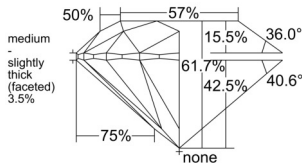

GIA®

FACSIMILE

GIA REPORT 1515400171

Verify this report at GIA.edu

GIA NATURAL DIAMOND DOSSIER®

March 07, 2025
GIA Report Number 1515400171
Shape and Cutting Style ..... Round Brilliant
Measurements ..... 4.57 - 4.58 x 2.82 mm

GRADING RESULTS

Carat Weight ..... 0.36 carat
Color Grade ..... F
Clarity Grade VVS1
Cut Grade ..... Excellent

ADDITIONAL GRADING INFORMATION

Polish ..... Excellent
Symmetry ..... Excellent
Fluorescence ..... Medium Blue
Clarity Characteristics ..... Pinpoint
Inscription(s): GIA 1515400171

PROPORTIONS

GRADING SCALES

GIA COLOR SCALE

COLORLESS	D
	E
	F
	G
	H
	I
	J
NEAR COLORLESS	K
	L
FAIN	M
	N
	O
	P
	Q
VERY LIGHT	R
	S
	T
	U
	V
	W
	X
	Y
LIGHT	Z

GIA CLARITY SCALE

FLAWLESS	INTERNAL FLAWLESS	
		EXCELLENT
VERY VERY SLIGHTLY INCLUDED	VVS₁	
	VVS₂	
VERY SLIGHTLY INCLUDED	VS₁	
	VS₂	
SLIGHTLY INCLUDED	SI₁	
	SI₂	
INCLUDED	I₁	
	I₂	
	I₃	
POOR		

GIA CUT SCALE

EXCELLENT
VERY GOOD
GOOD
FAIR
POOR