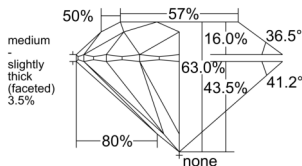

GIA®

FACSIMILE

GIA REPORT 1515222758

Verify this report at GIA.edu

GIA NATURAL DIAMOND DOSSIER®

January 16, 2025
GIA Report Number 1515222758
Shape and Cutting Style ..... Round Brilliant
Measurements ..... 4.73 - 4.76 x 2.99 mm

GRADING RESULTS

Carat Weight ..... 0.41 carat
Color Grade ..... H
Clarity Grade S11
Cut Grade ..... Excellent

ADDITIONAL GRADING INFORMATION

Polish ..... Excellent
Symmetry ..... Excellent
Fluorescence ..... Faint
Clarity Characteristics ..... Crystal, Cloud
Inscription(s): GIA 1515222758

PROPORTIONS

Profile to actual proportions