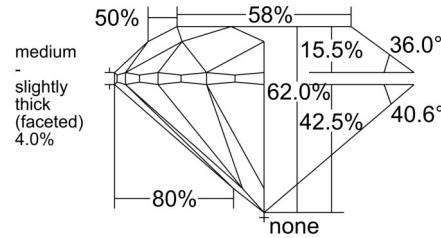

GIA NATURAL DIAMOND GRADING REPORT

January 17, 2025
 GIA Report Number 1515159089
 Shape and Cutting Style Round Brilliant
 Measurements 6.84 - 6.89 x 4.25 mm

GRADING RESULTS

Carat Weight 1.26 carat
 Color Grade D
 Clarity Grade SI1
 Cut Grade Excellent

PROPORTIONS

Profile to actual proportions

CLARITY CHARACTERISTICS

KEY TO SYMBOLS*

-  Twinning Wisp
-  Feather

* Red symbols denote internal characteristics (inclusions). Green or black symbols denote external characteristics (blemishes). Diagram is an approximate representation of the diamond, and symbols shown indicate type, position, and approximate size of clarity characteristics. All clarity characteristics may not be shown. Details of finish are not shown.